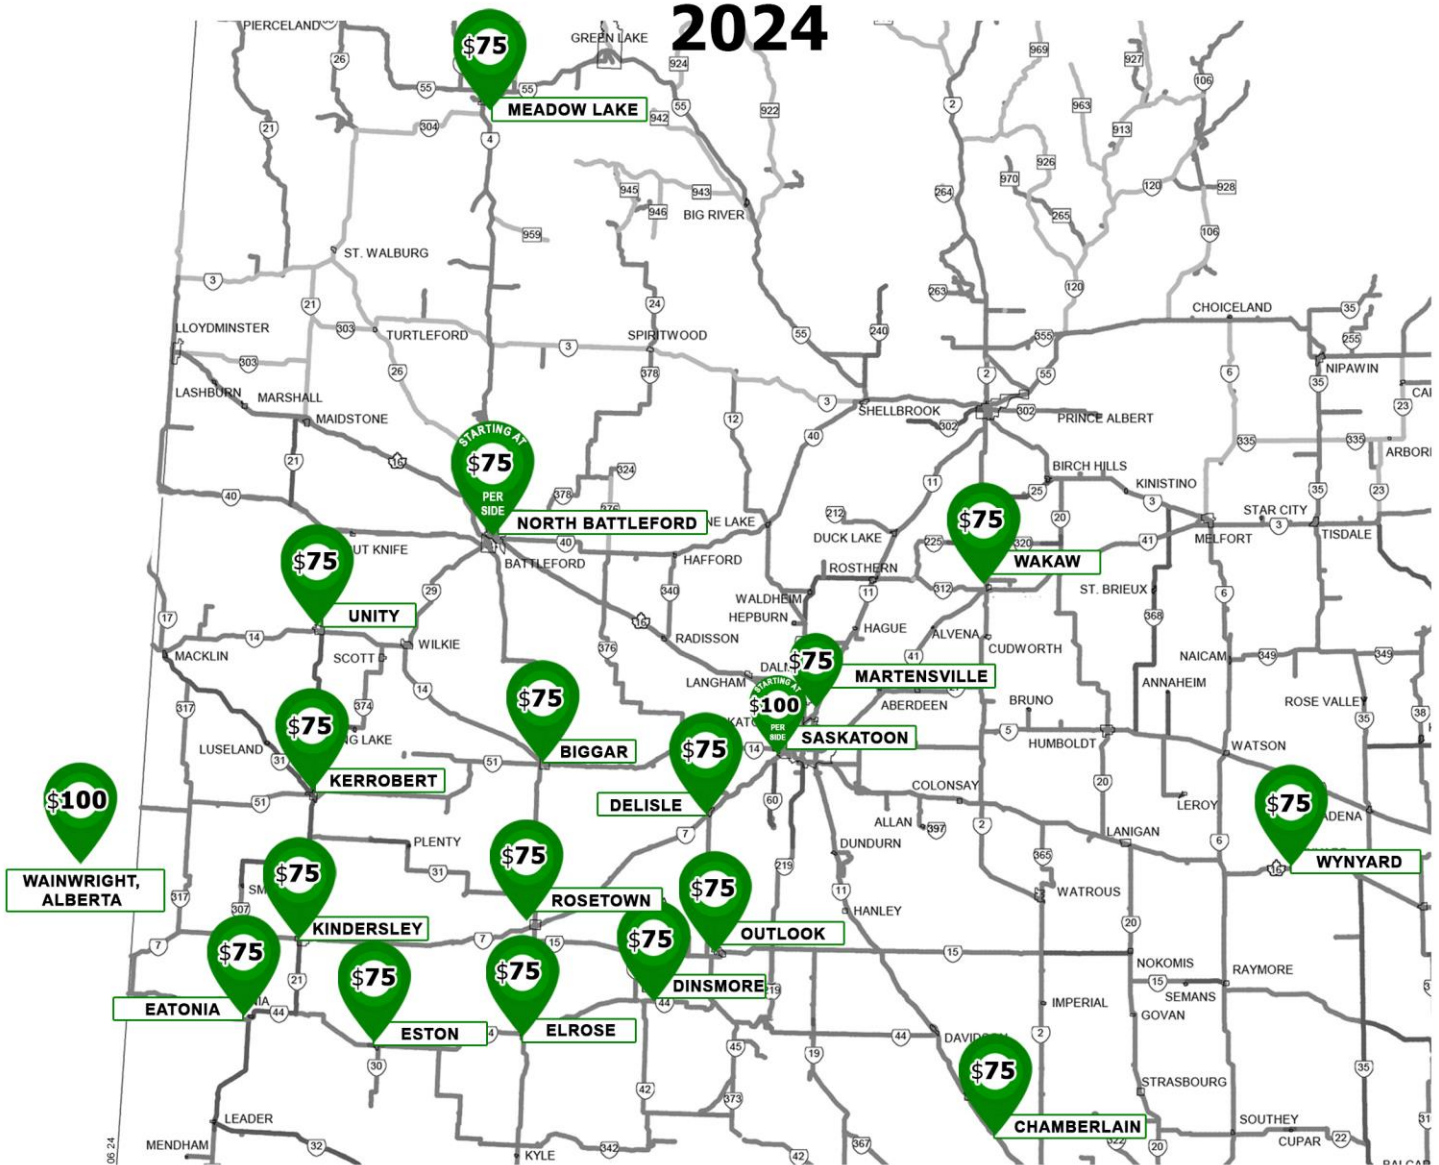

## WEST CENTRAL SASK. NETWORK LOCATIONS

2024

### DIGITAL BILLBOARD NETWORK ROAMING PACKAGE NO CONTRACT. NO LONG TERM COMMITMENT. PAY AS YOU GO!

*Prices are per week, per location plus gst*

Our Network Roaming Package gives you the flexibility of spanning your advertising campaign across West Central Saskatchewan.

Use it with one or more locations, as often as you like! Production of your commercials are included, and you can have up to 2 different commercials that run in rotation. Discounts available for multiple rural location packages.

### \$75 PER WEEK LOCATIONS

BIGGAR CHAMBERLAIN DELISLE DINSMORE	EATONIA ELROSE ESTON KERROBERT	KINDERSLEY MARTENSVILLE MEADOW LAKE OUTLOOK	ROSETOWN UNITY WAKAW WYNYARD
--	---	--	---------------------------------------