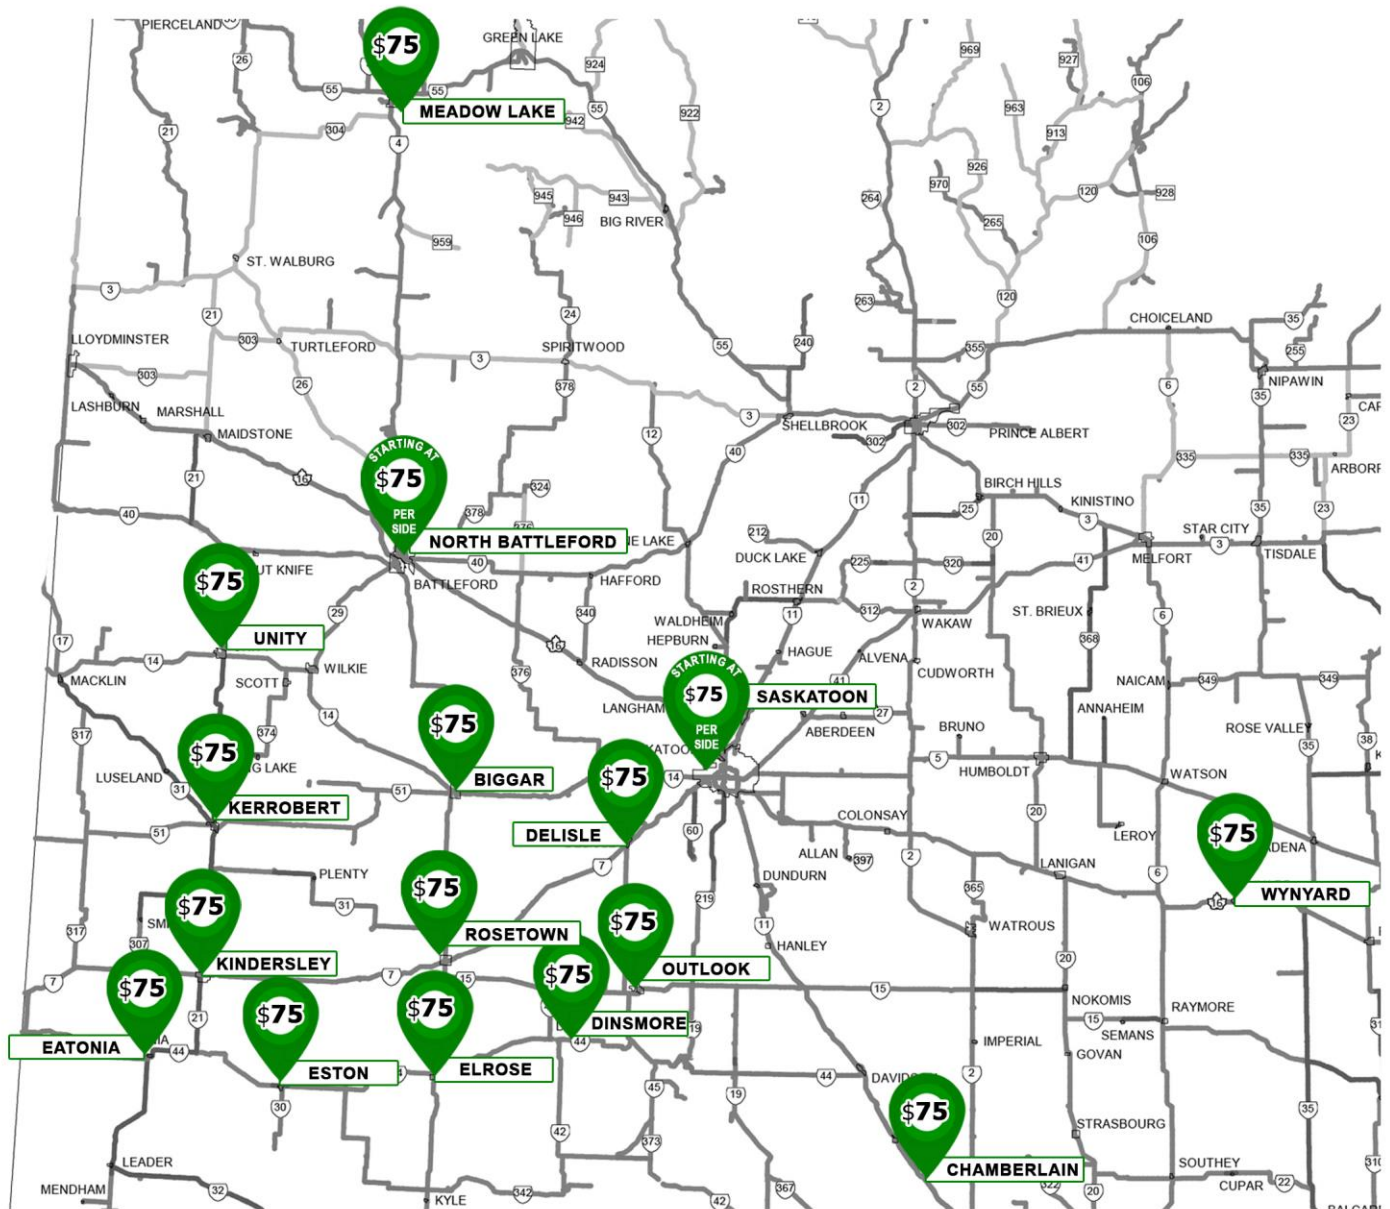

WEST CENTRAL SASK. NETWORK LOCATIONS

DIGITAL BILLBOARD NETWORK ROAMING PACKAGE NO CONTRACT. NO LONG TERM COMMITMENT. PAY AS YOU GO!

Prices are per week, per location plus gst

Our Network Roaming Package gives you the flexibility of spanning your advertising campaign across West Central Saskatchewan.

Use it with one or more locations, as often as you like! Production of your commercials are included, and you can have up to 3 different commercials that run in rotation. Discounts available for multiple rural location packages.

<p>\$75 PER WEEK LOCATIONS</p>	<p>BIGGAR CHAMBERLAIN DELISLE DINSMORE EATONIA</p>	<p>ELROSE ESTON KERROBERT KINDERSLEY MEADOW LAKE</p>	<p>OUTLOOK ROSETOWN UNITY</p>
---------------------------------------	--	--	---------------------------------------

<p>SASKATOON 11th Street W.</p>	 <p>6 second ad EVERY 2 MIN 720 REPS PER DAY</p> <p>\$75 PER SIDE</p>	 <p>6 second ad EVERY 1 MIN 1440 REPS PER DAY</p> <p>\$150 PER SIDE</p>
--	--	--

<p>NORTH BATTLEFORD</p>  <p>720 MINIMUM REPS EVERY DAY PER SIDE</p> 	<p>100TH ST. & 20TH AVE. \$75/WEEK</p>
	<p>TERRITORIAL DR. & PIONEER AVE.</p> <p>ONE SIDE \$75/WEEK BOTH SIDES \$125/WEEK</p>
	<p>CAPITOL THEATRE 11TH AVE. & RAILWAY \$100/WEEK</p>
	<p>HIGHWAY 16 & 40 \$100/WEEK</p>